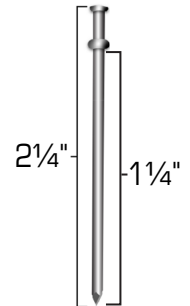

metabo **HPT**

36V Cordless Duplex Nailer

Ideal for concrete forms and scaffolding

**900
NAILS
PER
CHARGE**

**NO
GAS
NEEDED**

**2
NAILS
PER
SECOND**

16D

8D

6D

50312-16D

50234-8D

50214-6D

Available Duplex Fasteners

21° Plastic Strip, Full Round Head
Bright, Non-Coated, Smooth Shank

Product No.	Description	Driving Depth	M's Per Ctn	Ctn/Skid
50214-6D	2-1/4" x .131" SM BS	1-3/4"	2	80
50234-8D	2-3/4" x .131" SM BS	2-1/4"	2	80
50312-16D	3-1/2" x .131" SM BS	3"	2	80