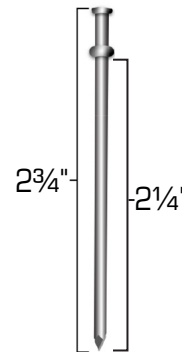

metabo **HPT**

36V Cordless Duplex Nailer

Ideal for concrete forms and scaffolding

**900
NAILS
PER
CHARGE**

**NO
GAS
NEEDED**

**2
NAILS
PER
SECOND**

16D

8D

6D

50312-16D

50234-8D

50214-6D

Available Duplex Fasteners

21° Plastic Strip, Full Round Head
Bright, Non-Coated, Smooth Shank

Product No.	Description	Driving Depth	M's Per Ctn	Ctn/Skid
50214-6D	2-1/4" x .131" SM BS	1-3/4"	2	80
50234-8D	2-3/4" x .131" SM BS	2-1/4"	2	80
50312-16D	3-1/2" x .131" SM BS	3"	2	80